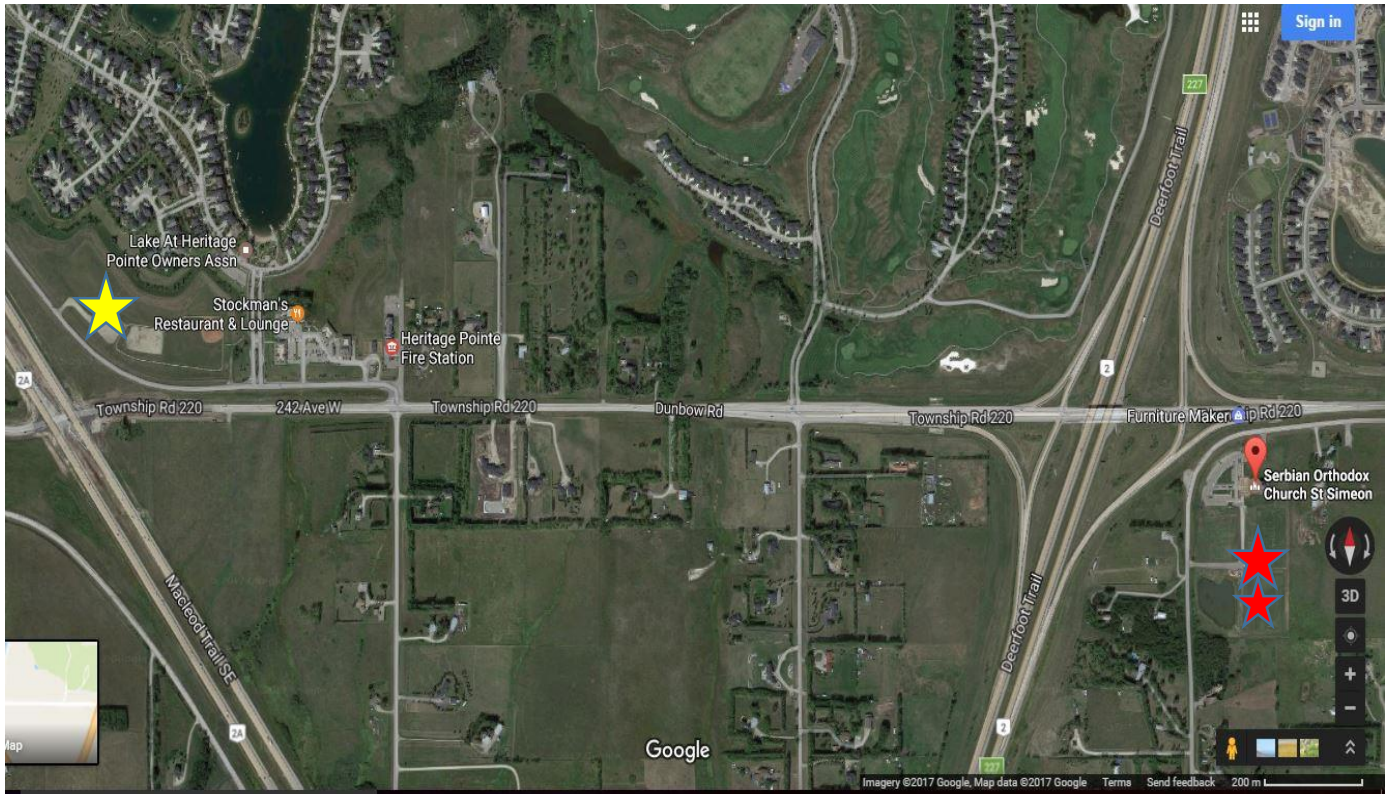

WELCOME TO THE

Field Map

Address: 16025 243 Avenue East ★
City: De Winton,

Heritage Point soccer field: ★